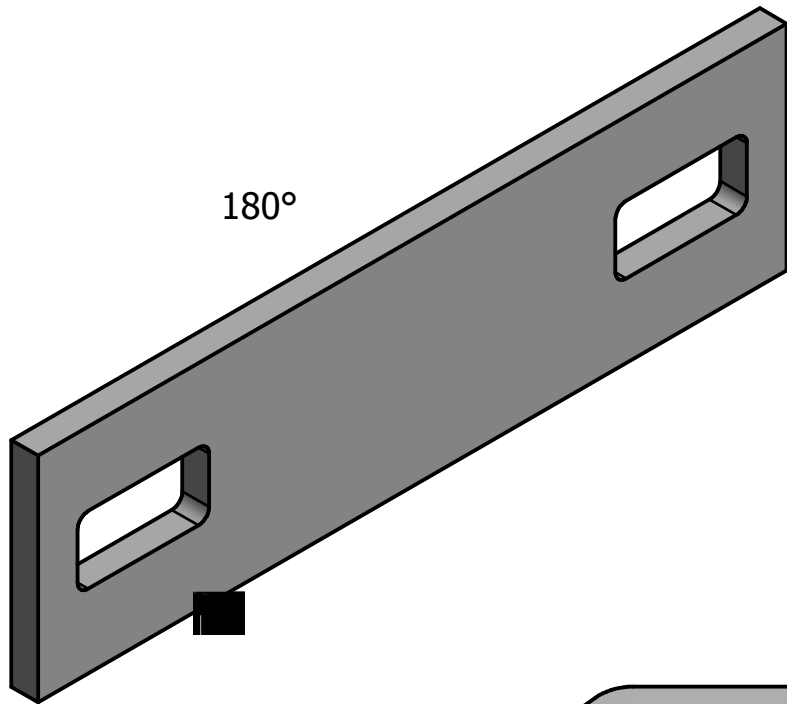

Fishplates 40x6.0mm

Palisade Fencing		
	Edition Oct 2012	Sheet 6 / 19