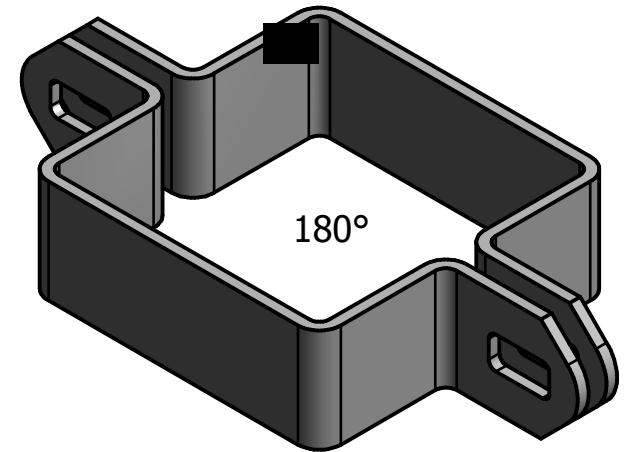

# Post Brackets

50mm, 60mm, 76mm, 101mm

End

90°

180°

# Plastic Post Caps

50mm, 76mm

# Cup Square Bolts & Snapnuts

6mm, 8mm, 10mm, 12mm

Palisade Fencing

Edition  
Oct 2012

Sheet  
5 / 19