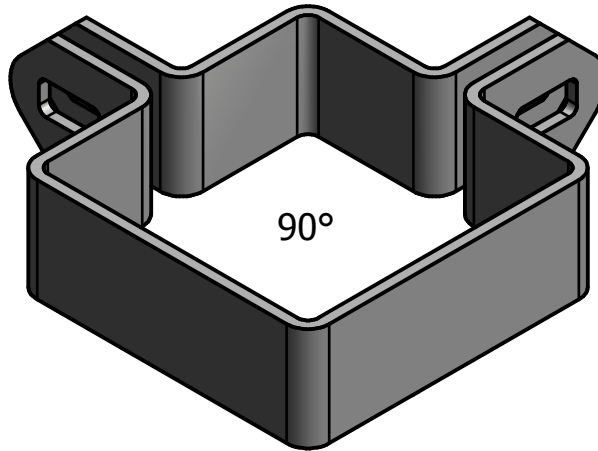

# Post Brackets

50mm, 60mm, 76mm, 101mm

End

90°

180°

# Plastic Post Caps

50mm, 76mm

# Cup Square Bolts & Snapnuts

6mm, 8mm, 10mm, 12mm

Palisade Fencing

Edition  
Oct 2012

Sheet  
5 / 19