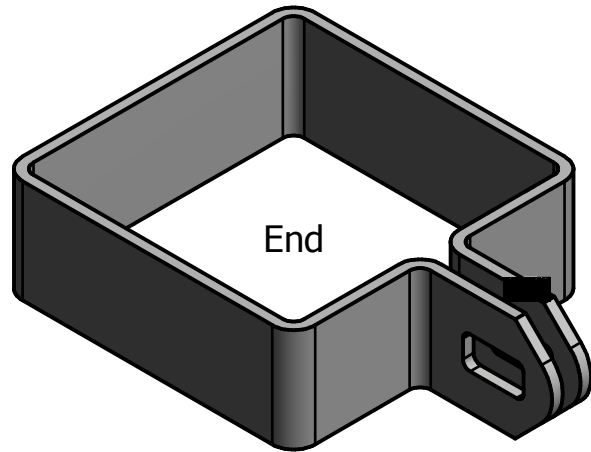

# Post Brackets

50mm, 60mm, 76mm, 101mm

End

90°

180°

# Plastic Post Caps

50mm, 76mm

# Cup Square Bolts & Snapnuts

6mm, 8mm, 10mm, 12mm

Palisade Fencing

Edition  
Oct 2012

Sheet  
5 / 19