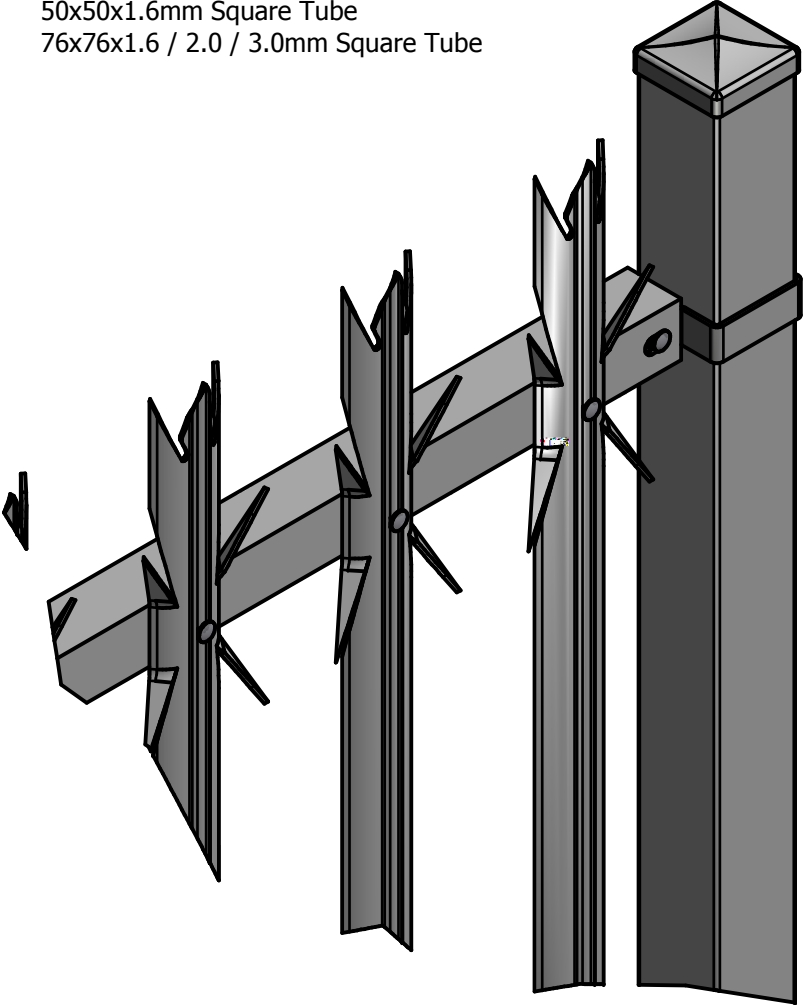

# Fence Post Options

## Square Tube

50x50x1.6mm Square Tube  
76x76x1.6 / 2.0 / 3.0mm Square Tube

## IPE Posts with Fishplates

100x55mm AA IPE

Palisade Fencing		
	Edition Oct 2012	Sheet 4 / 19