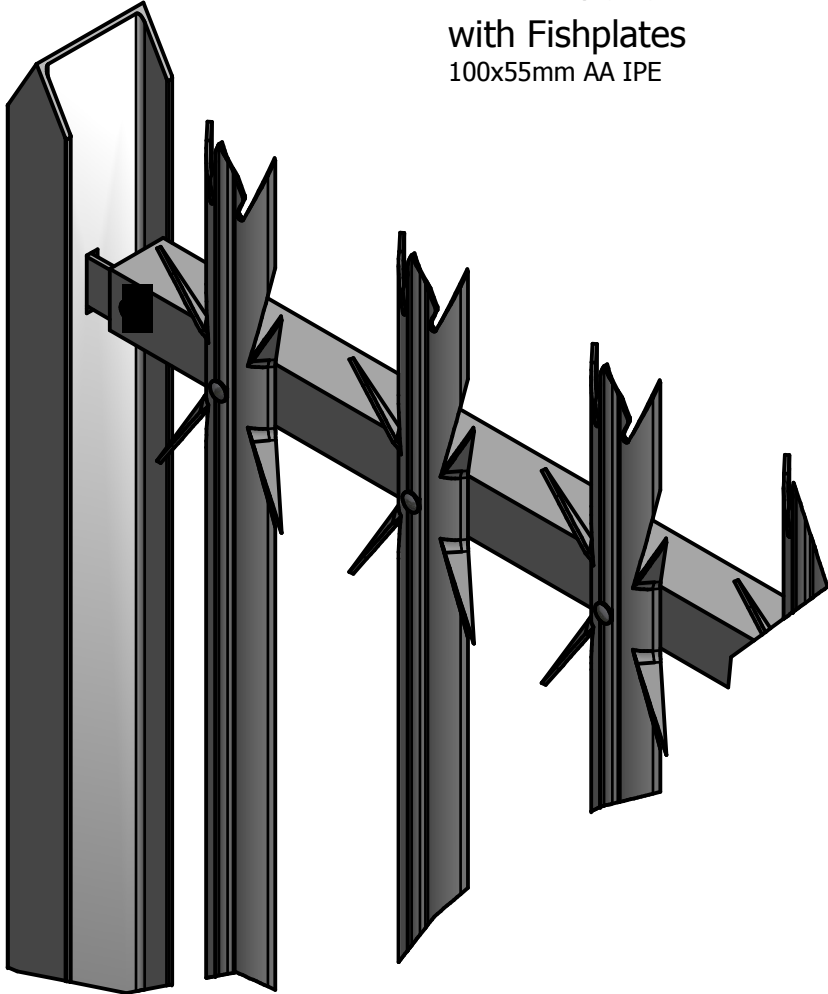

# Fence Post Options

## Square Tube

50x50x1.6mm Square Tube  
76x76x1.6 / 2.0 / 3.0mm Square Tube

## IPE Posts with Fishplates

100x55mm AA IPE

Palisade Fencing		
	Edition Oct 2012	Sheet 4 / 19